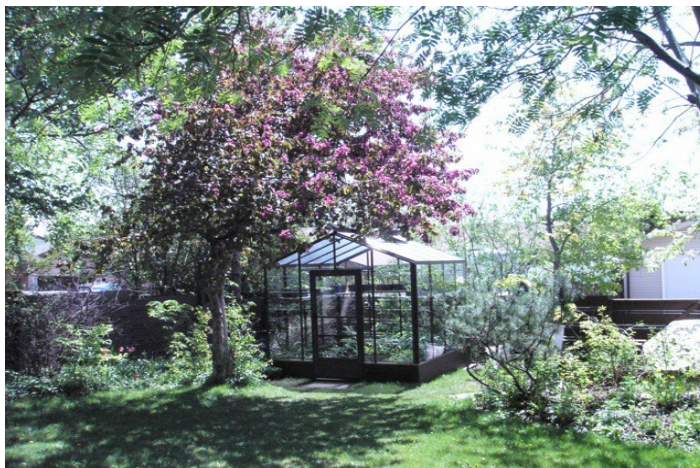

# the Legacy

The Legacy hobby greenhouse kit provides the best of both worlds for those gardeners with big dreams and a small yard! The Legacy is built with insulating twinwall in the roof and single glass sidewalls to peek into your beautiful garden.

## Strength

- Designed to withstand the **heaviest snow loads and highest winds**
- Our DIY build plans include heavy aluminum frame spaced every 2 feet for maximum versatility and durability
- Unbreakable 6mm twinwall polycarbonate glazing on the roof and 3mm single tempered safety glass for your sidewalls

## Maximize Your Growing Space

- 8x8 provides **75% more growing space** than typical 6x8's
- Taller sidewalls, ideal for hanging baskets and tall plants
- Extra width to accommodate larger benches

## Energy Efficient

- Extra-large roof vent for ventilation
- Solar powered automatic vent control opens when you're not home
- Adjustable screened glass door panel for additional air flow
- Twinwall glazing diffuses light to **protect plants** from burning in the summer