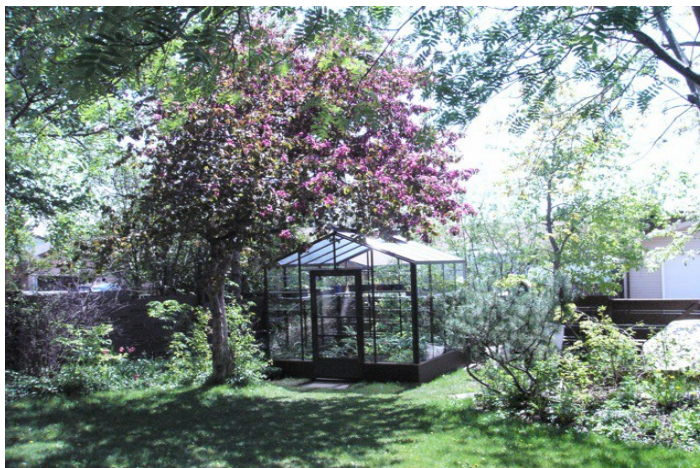

the Legacy

The Legacy hobby greenhouse kit provides the best of both worlds for those gardeners with big dreams and a small yard! The Legacy is built with insulating twinwall in the roof and single glass sidewalls to peek into your beautiful garden.

Strength

- Designed to withstand the **heaviest snow loads and highest winds**
- Our DIY build plans include heavy aluminum frame spaced every 2 feet for maximum versatility and durability
- Unbreakable 6mm twinwall polycarbonate glazing on the roof and 3mm single tempered safety glass for your sidewalls

Maximize Your Growing Space

- 8x8 provides **75% more growing space** than typical 6x8's
- Taller sidewalls, ideal for hanging baskets and tall plants
- Extra width to accommodate larger benches

Energy Efficient

- Extra-large roof vent for ventilation
- Solar powered automatic vent control opens when you're not home
- Adjustable screened glass door panel for additional air flow
- Twinwall glazing diffuses light to **protect plants** from burning in the summer